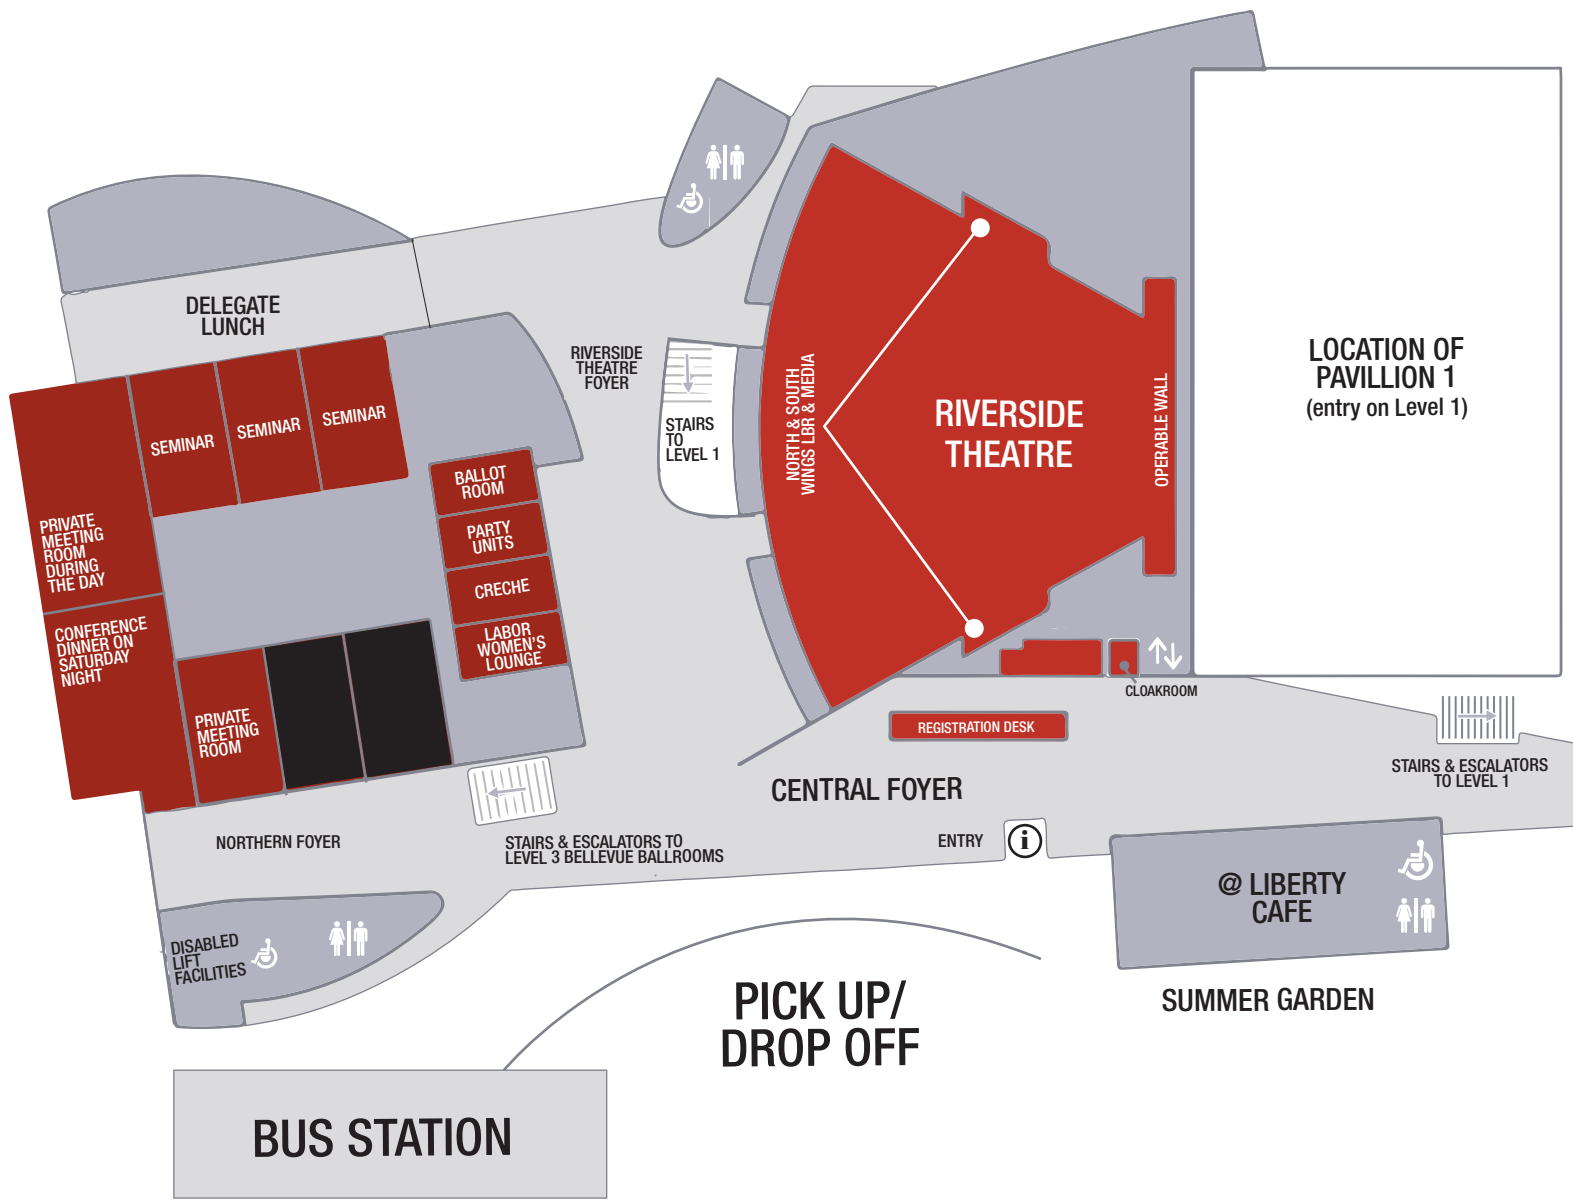

ELIZABETH QUAY TRAIN STATION

DELEGATE LUNCH

SEMINAR **SEMINAR** **SEMINAR**

PRIVATE MEETING ROOM DURING THE DAY

CONFERENCE DINNER ON SATURDAY NIGHT

PRIVATE MEETING ROOM

BALLOT ROOM

PARTY UNITS

CRECHE

LABOR WOMEN'S LOUNGE

RIVERSIDE THEATRE FOYER

STAIRS TO LEVEL 1

NORTH & SOUTH WINGS LBR & MEDIA

RIVERSIDE THEATRE

OPERABLE WALL

LOCATION OF PAVILLION 1 (entry on Level 1)

CLOAKROOM

REGISTRATION DESK

CENTRAL FOYER

STAIRS & ESCALATORS TO LEVEL 1

NORTHERN FOYER

STAIRS & ESCALATORS TO LEVEL 3 BELLEVUE BALLROOMS

ENTRY

DISABLED LIFT FACILITIES

@ LIBERTY CAFE

SUMMER GARDEN

BUS STATION

PICK UP/DROP OFF